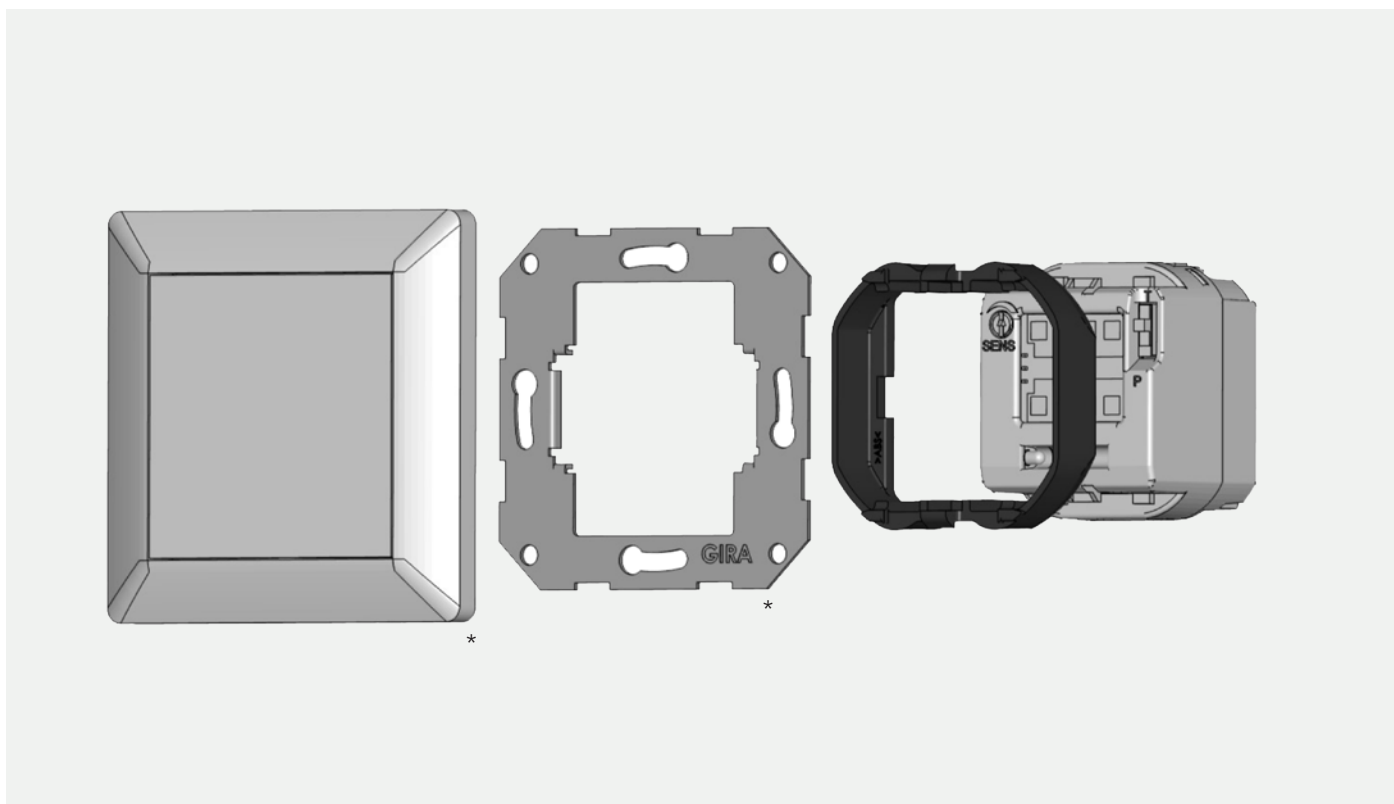

MS SYSTEM 55 GIRA ADAPTER

MAGIC SWITCH ACCESSORY

DESCRIPTION - BESCHREIBUNG

INSTALLATION

* not sold by BEA

Compatible with the following cover plate references: 0268 01 / 0268 03 / 0268 26/ 0268 27/ 0268 28